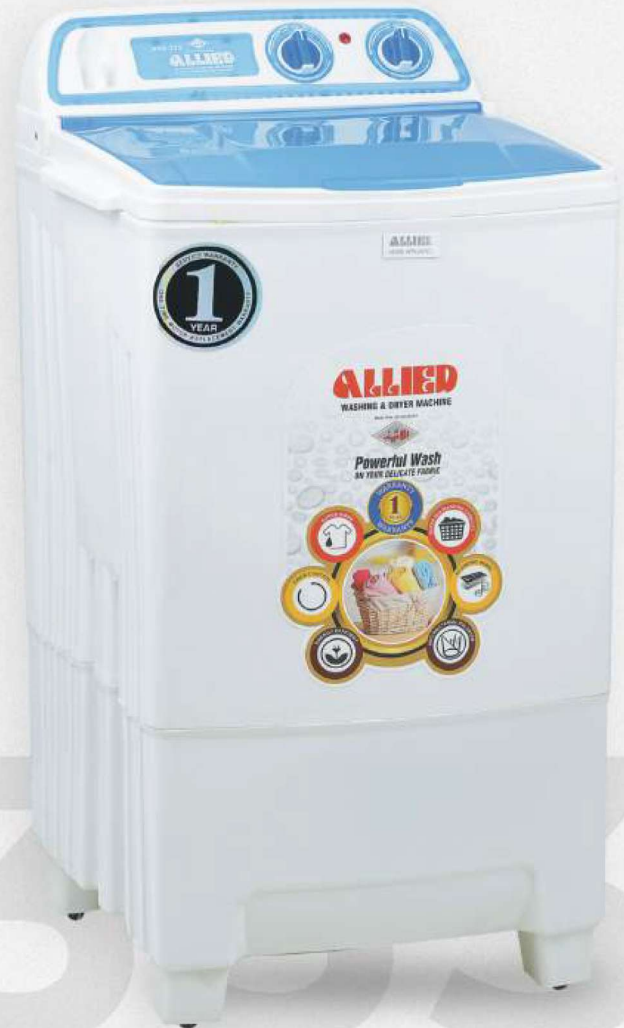

**ASD-333**

**PLASTIC BODY**

**Features:**

**10" Drum**  
Size

**Blue &**  
White

**Copper**  
Motor

**05Min**  
Timer

**Low Noise**

**Plastic**  
Body

**Dimension: 64cm\*59\*115cm**

DRYER MACHINE

No waiting. Just wearing.  
Soft. Dry. Ready

Allied Dryer Machine

MODEL

**ASD-612**

PLASTIC BODY